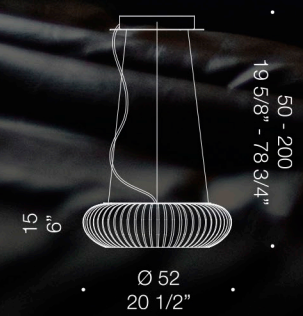

# Elegant and versatile design.

Cannettata is a high performance LED-integrated suspension lamp designed by notorious architect Massimo Iosa Ghini. This elegant and sleek piece has become a staple thanks to its seamless design and versatility. An internal metal frame holds a masterfully crafted toroidal glass which has a vertical striped texture. The thickness of the glass creates a pleasant refraction when lit up, making Cannettata an everyday classic, ideal for homes and hospitality spaces. Diameter 42cm or 52cm.

# CANNETTATA

Design by Massimo Iosa Ghini

CANNETTATA S42  
Included led 2700K CRI 90  
1 x 25W 2500 lm

CANNETTATA S52  
Included led 2700K CRI 90  
1 x 42W 4200 lm

# CANNETTATA

Design by Massimo Iosa Ghini

20.5  
8"

Ø 52  
20 1/2"

**CANNETTATA P52**  
Included led 2700K CRI 90  
1 x 42W 4200 lm

€  
€

18.5  
7 1/4"

Ø 42  
16 1/2"