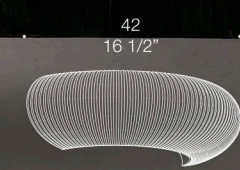

13
5 1/8"

CANNETTATA A42
Included led 2700K CRI 90
1 x 16W 1300lm

€
€